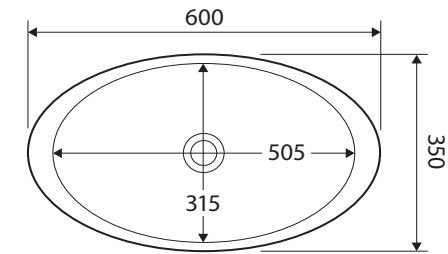

Bahama

ABOVE COUNTER BASIN

Features

- Cast stone solid surface
- No tap hole or overflow
- Requires 32 mm waste without overflow (not included)
- Capacity: 6 litres
- Weight: 8.5kg

Available in

Matte White
CSB01

We aim to ensure that specifications are correct at the time of publication. All measurements are shown in millimetres. Always use measurements of actual product received for final specification as the technical drawing may contain differences. Due to printing limitations, physical colour may vary from the image shown. Fienza reserves the right to make modifications without prior notice.