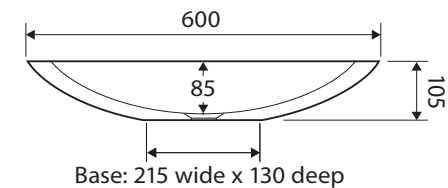

Bahama

ABOVE COUNTER BASIN

Features

- Cast stone solid surface
- No tap hole or overflow
- Requires 32 mm waste without overflow (not included)
- Capacity: 6 litres
- Weight: 8.5kg

Available in

Matte White
CSB01

We aim to ensure that specifications are correct at the time of publication. All measurements are shown in millimetres. Always use measurements of actual product received for final specification as the technical drawing may contain differences. Due to printing limitations, physical colour may vary from the image shown. Fienza reserves the right to make modifications without prior notice.